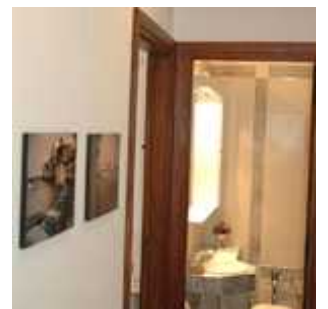

Av. C. Pellegrini y Obelisco

This two bedroom, two bathroom 100sqm apartment is located just 150 metres from the Obelisc and close to the world famous teatro Colon. The apartment is fully equipped with air conditioning and television in each room.

Size: 100 m2

Fully equiped kitchen

2 bathrooms

phone in both rooms, kitchen and living room.

Cable TV

WIFI

KING-SIDE beds "SPRINGWALL" (2m x 1.60m) in each room

- Single beds are described as an extra service

Iron

Music in all rooms

Maid service: Once a week

PLUS: 2 Single beds

Images:

Rates:

Daily	\$160
Weekly	\$600
Fortnightly (2 week rate)	\$1150
Monthly	\$1800

 Airport pickup	 Maid	 Phone	 Parking	 Gym
 Airport dropoff	 Laundry	 TV	 Pets allowed	 Pool
 Air conditioning	 Smoking area	 Internet	 Handicapped Accessible	 # of People